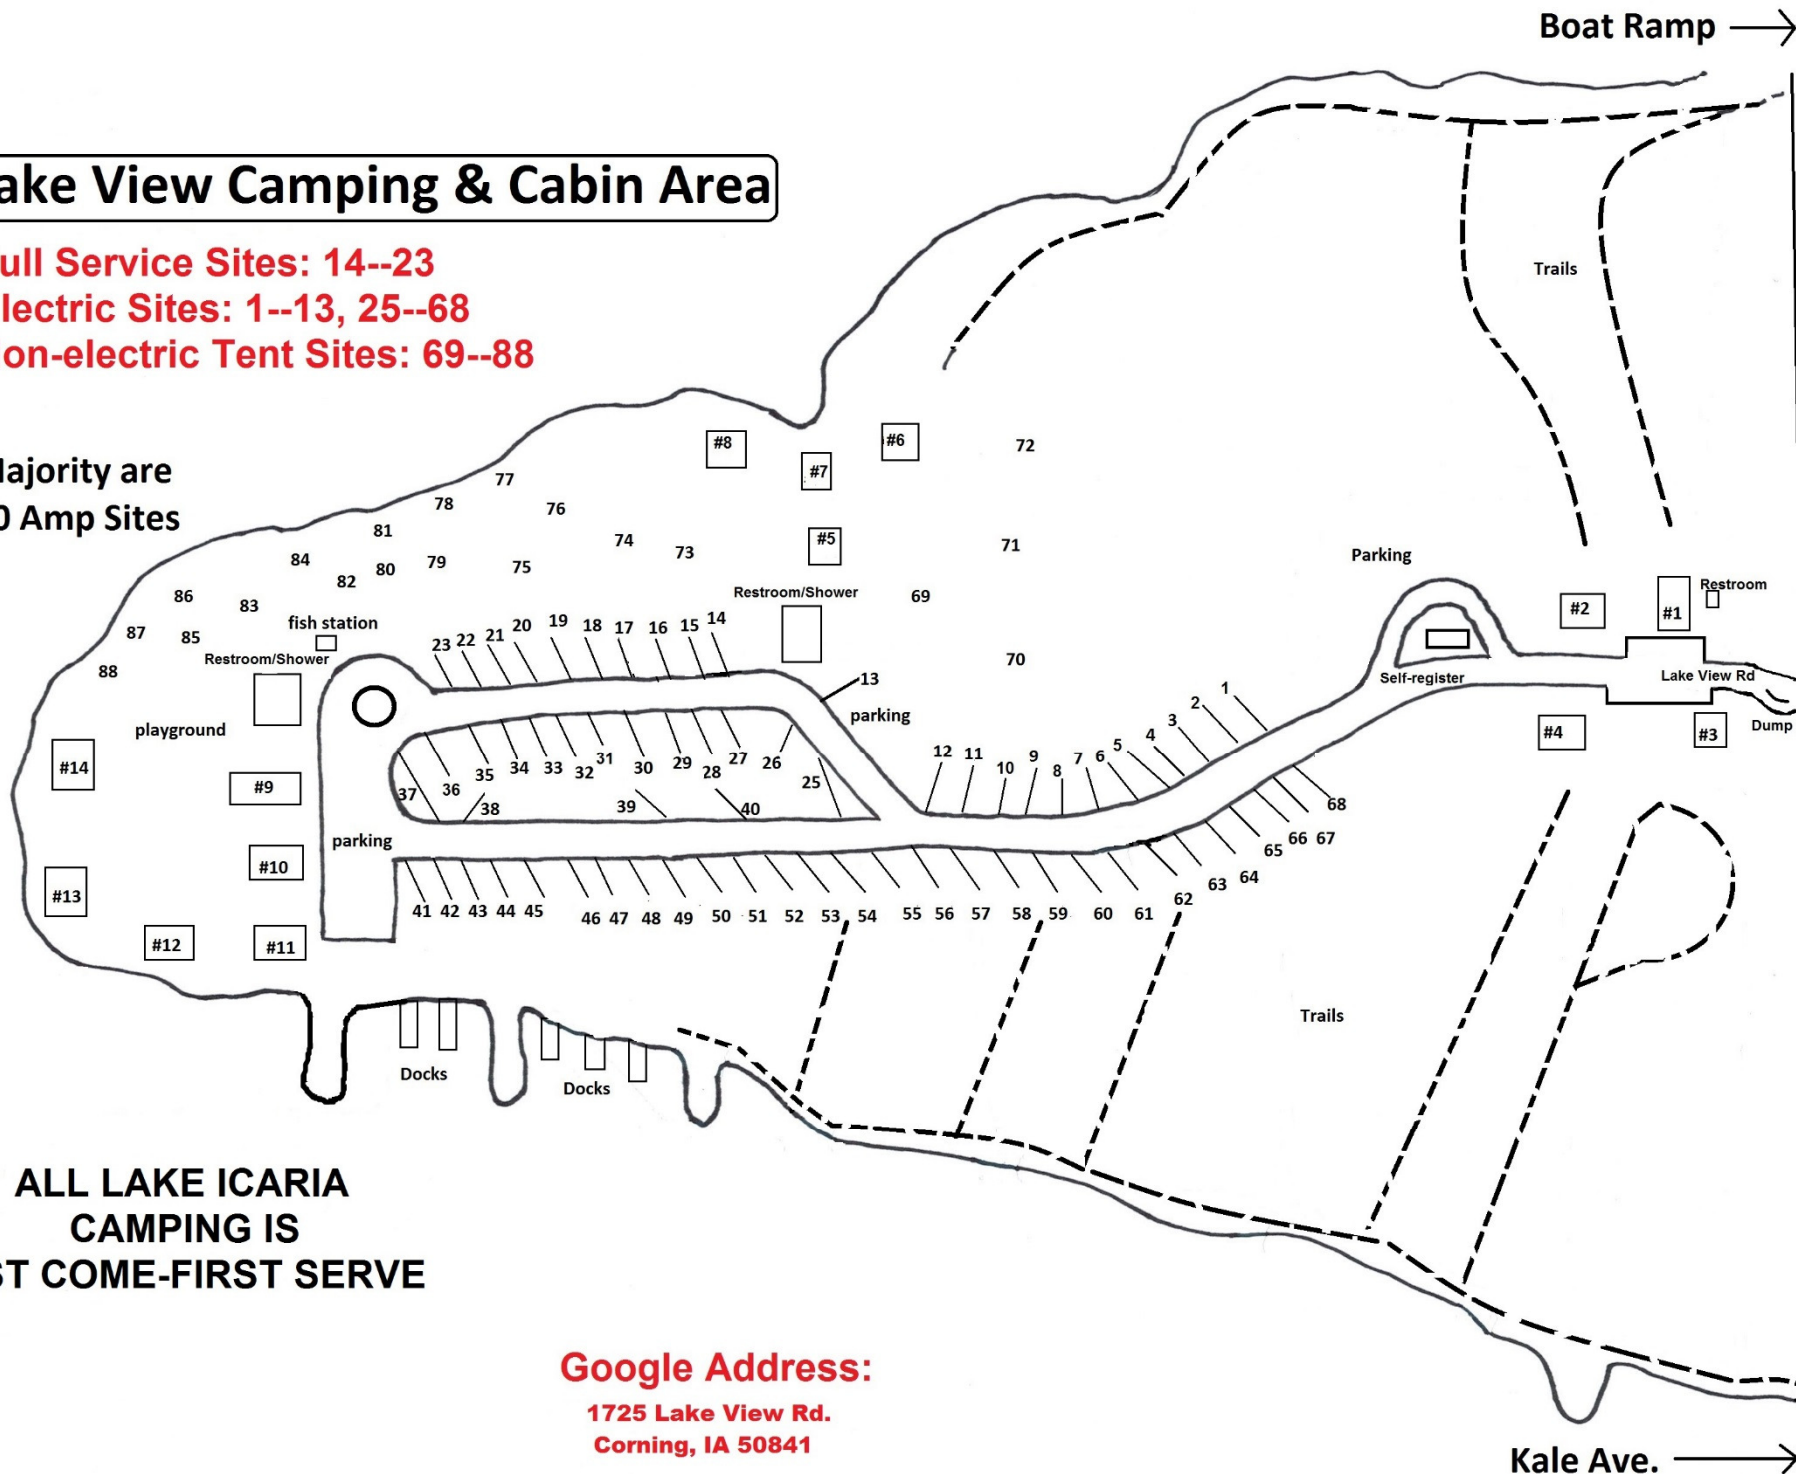

Rates:

Full-Service \$25 per night or one coupon + \$6
\$312 for 14 consecutive nights
Electric/Water \$22 per night or one coupon + \$3
\$270 for 14 consecutive nights
Electric \$19 per night or one coupon
\$228 for 14 consecutive nights
Non-electric tent \$15 per night
Coupon Book \$228 for 14 coupons/non consecutive

On-line Reservations for
Timber Ridge coming January 2017

RULES:

- * Camping permitted only in designated areas.
- * Only one camping unit per site - either tent or camper plus one small tent for children under 18.
- * Build fires only in grills provided and do not move grills.
- * One picnic table per site.
- * Bag all trash and fish waste before placing in refuse containers.
- * All pets must be on a leash not exceeding 6' in length and tethered or kenneled at all times.
- * Kegs are prohibited.
- * No person shall remove, destroy or injure any animal, tree, shrub or flower.
- * No driving or parking on grass or along roadways.
- * SPEED LIMIT is 10 MPH.
- * Quiet hours are 11 PM to 6 AM.
- * Only registered campers are permitted in the area after 10:30 PM.

Timber Ridge Camping Area

Electric Sites Have 20, 30 and 50 Amp Service

Full Service Sites: 1 - 40

Electric with Water Sites: 41 - 62

Non-electric Tent Sites: 63 - 68

Lake View Camping & Cabin Area

Full Service Sites: 14--23
Electric Sites: 1--13, 25--68
Non-electric Tent Sites: 69--88

Majority are
50 Amp Sites

**ALL LAKE ICARIA
CAMPING IS
FIRST COME-FIRST SERVE**

Google Address:
1725 Lake View Rd.
Corning, IA 50841