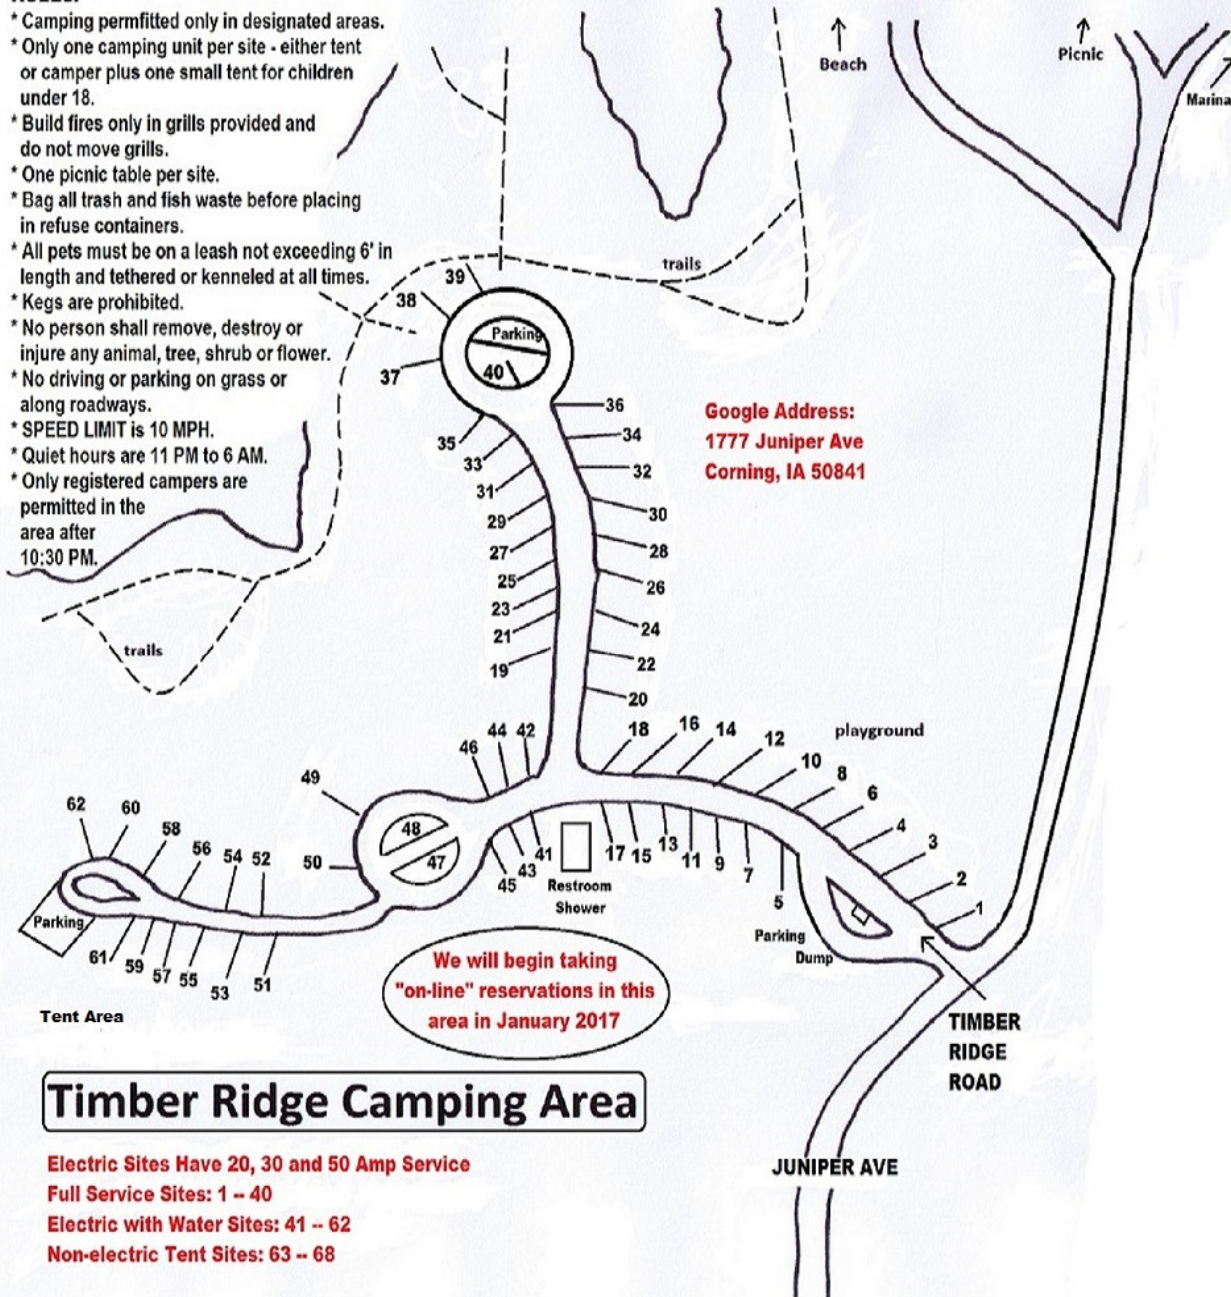

Rates:

Full-Service \$25 per night or one coupon + \$6
\$312 for 14 consecutive nights
Electric/Water \$22 per night or one coupon + \$3
\$270 for 14 consecutive nights
Electric \$19 per night or one coupon
\$228 for 14 consecutive nights
Non-electric tent \$15 per night
Coupon Book \$228 for 14 coupons/non consecutive

On-line Reservations for
Timber Ridge coming January 2017

RULES:

- * Camping permitted only in designated areas.
- * Only one camping unit per site - either tent or camper plus one small tent for children under 18.
- * Build fires only in grills provided and do not move grills.
- * One picnic table per site.
- * Bag all trash and fish waste before placing in refuse containers.
- * All pets must be on a leash not exceeding 6' in length and tethered or kenneled at all times.
- * Kegs are prohibited.
- * No person shall remove, destroy or injure any animal, tree, shrub or flower.
- * No driving or parking on grass or along roadways.
- * SPEED LIMIT is 10 MPH.
- * Quiet hours are 11 PM to 6 AM.
- * Only registered campers are permitted in the area after 10:30 PM.

Timber Ridge Camping Area

Electric Sites Have 20, 30 and 50 Amp Service

Full Service Sites: 1 - 40

Electric with Water Sites: 41 - 62

Non-electric Tent Sites: 63 - 68

Lake View Camping & Cabin Area

Full Service Sites: 14--23
Electric Sites: 1--13, 25--68
Non-electric Tent Sites: 69--88

Majority are
50 Amp Sites

**ALL LAKE ICARIA
CAMPING IS
FIRST COME-FIRST SERVE**

Google Address:
1725 Lake View Rd.
Corning, IA 50841